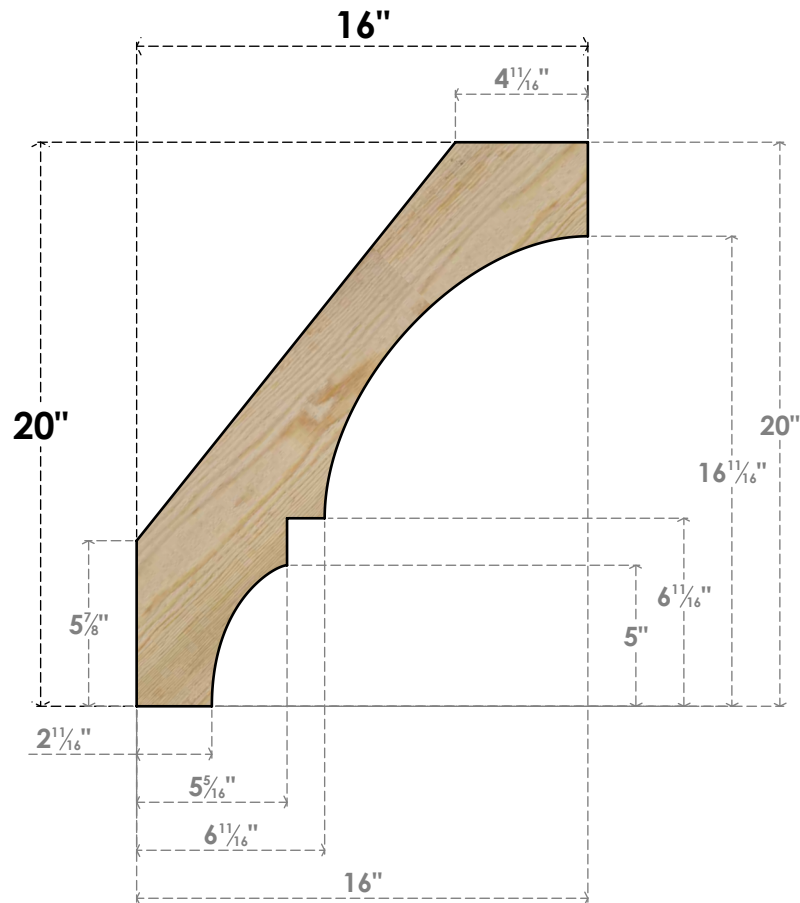

BRC06X16X20BOA00RDF

6"W X 16"D X 20"H BALBOA ROUGH SAWN BRACE, DOUGLAS FIR

SIDE

FRONT

EKENA MILLWORK
 2300 WEST MAIN ST.
 CLARKSVILLE, TX 75426
 TOLL FREE: 866-607-0453
 WWW.EKENAMILLWORK.COM

NOTES

1. INSTALLATION TO BE COMPLETED IN ACCORDANCE WITH MANUFACTURER'S SPECIFICATIONS.
2. DRAWING MAY NOT BE TO SCALE
3. THIS DRAWING IS INTENDED FOR DESIGN AND PLANNING PURPOSES ONLY.
4. ALL INFORMATION CONTAINED HEREIN WAS CURRENT AT THE TIME OF DEVELOPMENT BUT MUST BE REVIEWED AND APPROVED BY THE PRODUCT MANUFACTURER TO BE CONSIDERED ACCURATE.
5. PRODUCTS ARE NOT KILN DRIED. THIS ITEM IS UNIQUE AND WILL CONTAIN THE NATURAL VARIATIONS THAT THE WOOD SPECIES OFFERS. THIS MAY RESULT IN VARIATIONS UP TO 1/4"