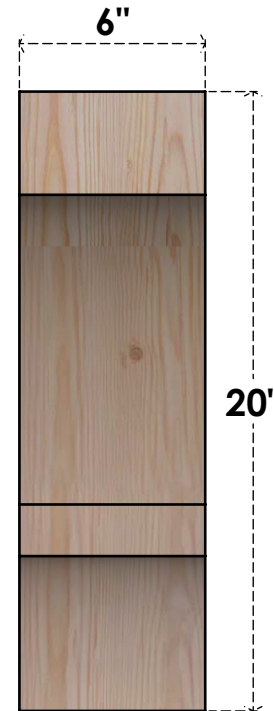

BRC06X16X20BOA00RDF

6"W X 16"D X 20"H BALBOA ROUGH SAWN BRACE, DOUGLAS FIR

SIDE

FRONT

EKENA MILLWORK
 2300 WEST MAIN ST.
 CLARKSVILLE, TX 75426
 TOLL FREE: 866-607-0453
 WWW.EKENAMILLWORK.COM

NOTES

1. INSTALLATION TO BE COMPLETED IN ACCORDANCE WITH MANUFACTURER'S SPECIFICATIONS.
2. DRAWING MAY NOT BE TO SCALE
3. THIS DRAWING IS INTENDED FOR DESIGN AND PLANNING PURPOSES ONLY.
4. ALL INFORMATION CONTAINED HEREIN WAS CURRENT AT THE TIME OF DEVELOPMENT BUT MUST BE REVIEWED AND APPROVED BY THE PRODUCT MANUFACTURER TO BE CONSIDERED ACCURATE.
5. PRODUCTS ARE NOT KILN DRIED. THIS ITEM IS UNIQUE AND WILL CONTAIN THE NATURAL VARIATIONS THAT THE WOOD SPECIES OFFERS. THIS MAY RESULT IN VARIATIONS UP TO 1/4"